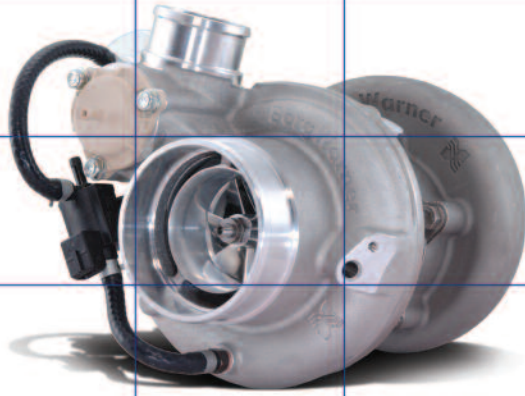

EFR Series Turbocharger Application Range

EFR Turbo Model Class

Turbo Model
EFR 9180

Turbo Model
EFR 8374

Turbo Model
EFR 7670

Turbo Model
EFR 7064

Turbo Model
EFR 6758

Turbo Model
EFR 6258

Turbo Model
EFR 6255

100 200 300 400 500 600 700 800 1000

Peak Engine Horsepower

www.borgwarnerboosted.com