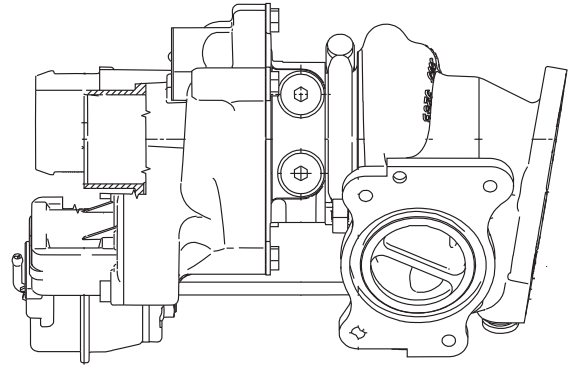

K03-2074

JCW Mini Upgrade

Turbo Frame Dimensions

Turbo Features

- High temperature alloy turbine housing
- Extended tip compressor wheel
- Twin scroll turbine housing
- Water cooled bearing housing

Manufacturer	Vehicle	Year	Engine	Stock Turbo	Stock Turbo HP Limit	Upgrade HP	Upgrade Turbo Part Number	Model Spec	Remarks
Mini	JCW	From 2006	EP6 DTS	5303 988 0118	215	255	5303 988 0146	K03-2074D	Twin Scroll Turbine Housing